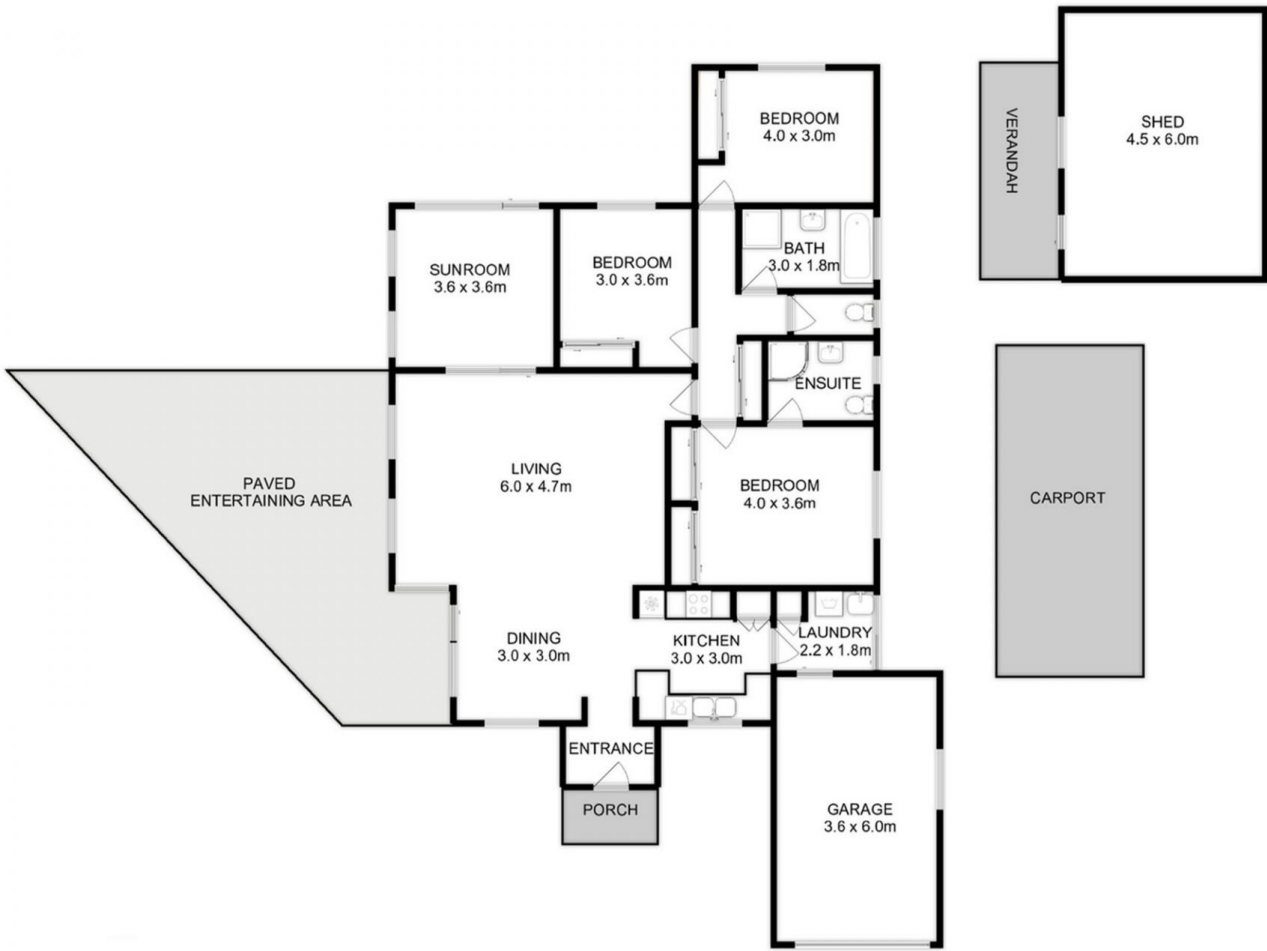

kate

reality

20 Amelia Court Sorell TAS

3  2  2 

Welcome to 20 Amelia Court, Sorell - where modern living meets comfort and convenience. This exquisite 3-bedroom, 2-bathroom residence is a perfect blend of style and functionality, offering a lifestyle of unparalleled ease.

Step inside to discover a spacious open-plan living and dining area, complemented by a sleek and contemporary kitchen featuring gas cooktops.

The master bedroom comes complete with an ensuite, while all bedrooms feature built-in robes, providing ample storage space for your convenience.

Price : Offers Over \$699,000
Building Size : 135 sqm
Land Size : 690 sqm
View : <https://www.katestoreyrealty.com.au/sale/tas/hobart-southern/sorell/residential/house/7906276>

Emily Collins
03 6265 3000

Total Approx. Floor Area (inc. Garage) : 160 sqm
 Total Approx. Outbuilding Area : 27 sqm

All measurements are internal and approximate.
 This plan is a sketch for illustration, not valuation.
 Produced by Open2view.com