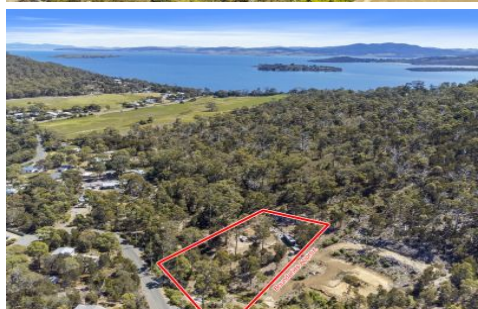

kate

reality

33 Reef View Road Murdunna TAS

Unleash your imagination on this prime piece of paradise in Sommers Bay, Murdunna! With 2989sqm of possibilities, this expansive block, zoned for low-density residential use, provides the canvas for your dream home (stca).

Nestled in a tranquil, natural setting, this is the perfect opportunity to create your ideal haven. Don't miss out on the chance to turn your vision into reality in this serene and scenic location.

With your own winter creek, good driveway, power connect a shelter in place already for camping and all only a short stroll to Sommers Bay Beach, this property has plenty to offer.

Handy to the public boat ramp and the local shop is only a 20 -minute stroll. The Hobart Airport is approximately a 45

Land Size : 2989 sqm
View : <https://www.katestoreyrealty.com.au/sale/tas/hobart-southern/murdunna/residential/land/7801594>