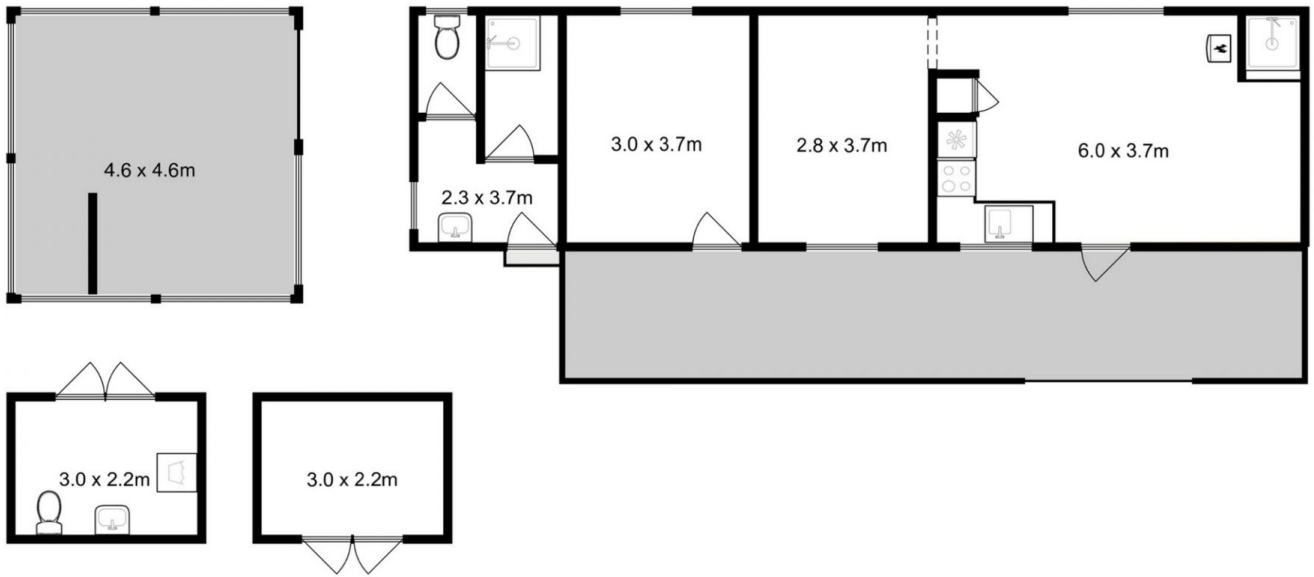

The allure of 22 Fox Avenue extends beyond the shack itself. The vast expanse of land provides endless opportunities for exploration and relaxation. Find your own

**Price** : \$ 300,000  
**Land Size** : 1372 sqm  
**View** : <https://www.katestoreyrealty.com.au/sale/tas/hobart-southern/white-beach/residential/land/7630581>

**Kate Storey**  
03 6253 6095

**Chloe Wright**  
(03) 6265 3000

Total Approx. Floor Area : 55 sqm  
 Total Approx. Outbuilding Area : 13 sqm

All measurements are internal and approximate.  
 This plan is a sketch for illustration, not valuation.  
 Produced by Open2view.com