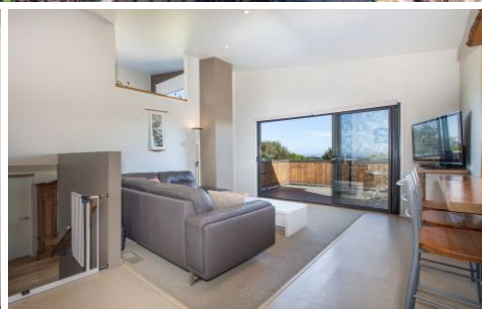

### 15 Clover Court CARLTON TAS

3 2 2

This gorgeous architect-designed home showcases celery top pine timber on the exterior and Huon pine features throughout. Built with design in mind this unique multi-level home is sure to impress. Enjoy the stunning water views this property has to offer from Carlton River to Frederick Henry Bay and views of Mount Wellington.

Consisting of three bedrooms, with a potential fourth bedroom downstairs, the main bedroom features walk-in robe plus large skylight over shower in en-suite.

Commercial-style kitchen complete with stainless steel benchtops, six burner gas cooktop and Huon pine breakfast bar. The open plan living area has double sliding doors opening out onto the deck to enjoy the gorgeous views on offer. On a separate level is the formal dining room, again capturing those gorgeous water views - great for entertaining.