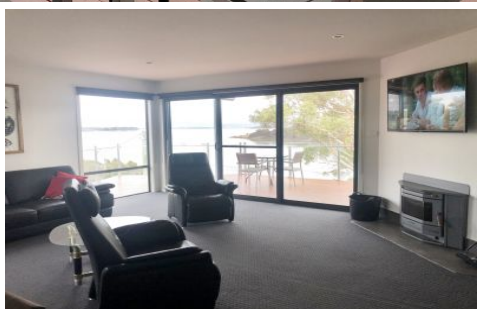

kate

reality

36 Lewisham Scenic Drive Lewisham TAS

1 2

Find peace and solitude in this stunning well-appointed home on Lewisham Scenic Drive. Magnificent water views over Jones Bay from the large timber deck.

View : <https://www.katestoreyrealty.com.au/lease/tas/hobart-southern/lewisham/residential/house/6935127>

- Large modern galley kitchen
- 1 generous sized bedroom with built-in robe
- Spacious sun room + 2 nice sized bathrooms
- Open-plan lounge and dining area
- Sliding glass doors leading out onto the deck