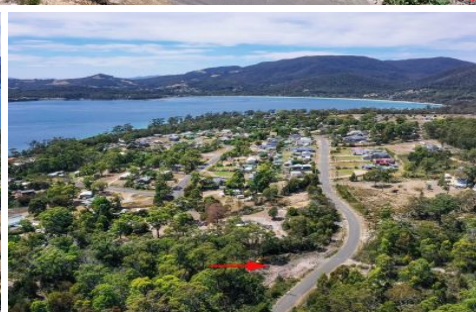

kate

reality

Lot 3-48 Skeggs Avenue White Beach TAS

Attractively priced and positioned on a peaceful, no-through street this 1600m² block is surrounded by wooded nature that creates a feeling of seclusion and tranquility. There is peace of mind knowing that you are buying into an inclusive and friendly community.

New title has just been issued for this great property so why not start or add to your property portfolio with this one ready to go right now! Start designing and build (STCA) with power close by.

- Currently Zoned Low Density Residential
- Country and coast combination is ideal for relaxed lifestyle
- Only a few minutes drive to child friendly beach
- Tasman District School under ten minute drive
- Near-by town of Nubeena is handy for supplies

Price : \$ 140,000
Land Size : 1600 sqm
View : <https://www.katestoreyrealty.com.au/sale/tas/hobart-southern/white-beach/residential/land/6887515>

Niahn Palmer
03 6253 6095