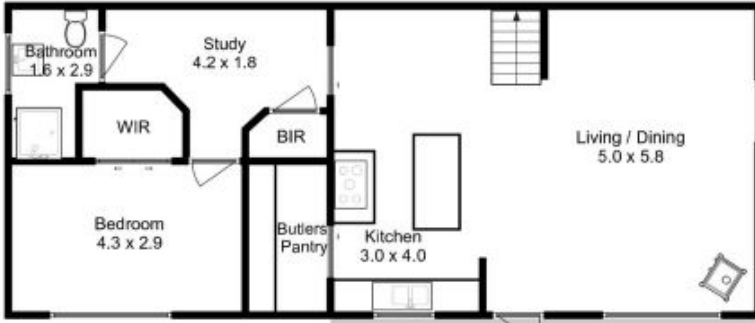

A few steps inside and it's clear this house is all about family with a floor plan to impress.

Exceptional design to meet your everyday requirements, the residence boasts an open-plan living and dining area and where natural light fills the beautiful kitchen that features quality appliances, an island bench and a large walk in pantry.

Perfect for entertaining the large covered deck offers peace

Price : \$ 621,000
Building Size : 155 sqm
Land Size : 5124 sqm
View : <https://www.katestoreyrealty.com.au/sale/tas/hobart-southern/forcett/residential/house/6193817>

Donna Wooley
03 6265 3000

House floor area approx 155sqm

All measurements are internal and approximate
This plan is a sketch for illustration not valuation
Produced by open2view.com for Kate Storey Realty