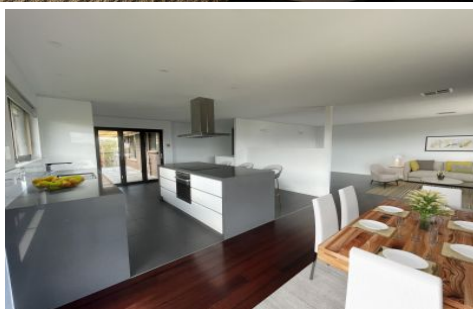

kate

reality

15 Grandview Court Howrah TAS

3 2 4

Positioned in an elevated position with captivating views of the Derwent River, iconic Mount Wellington and Hobart you will find this well-appointed, double storey spacious home.

View : <https://www.katestoreyrealty.com.au/lease/tas/howrah-southern/howrah/residential/house/6034911>

Consisting of three generous bedrooms, master complete with built-in-robos, stunning walk-in rainfall shower, toilet, and vanity. The other two bedrooms are queen in size, one with robe.

The open plan lounge, kitchen and dining floorplan is not only spacious but captures wonderful views.

The kitchen is modern and stylish with European dishwasher, quality stainless appliances, large pantry and cupboards. The kitchen space flows outside through bifold doors to the fabulous under cover alfresco area, perfect for morning breakfasts, barbeques or simply a space to relax.