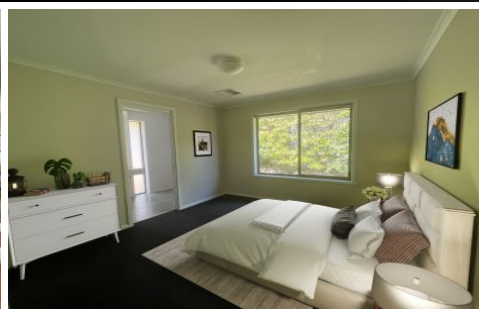

kate

reality

15 Grandview Court Howrah TAS

3 2 4

Positioned in an elevated position with captivating views of the Derwent River, iconic Mount Wellington and Hobart you will find this well-appointed, double storey spacious home.

View : <https://www.katestoreyrealty.com.au/lease/tas/howrah-southern/howrah/residential/house/6034911>

Consisting of three generous bedrooms, master complete with built-in-robos, stunning walk-in rainfall shower, toilet, and vanity. The other two bedrooms are queen in size, one with robe.

The open plan lounge, kitchen and dining floorplan is not only spacious but captures wonderful views.

The kitchen is modern and stylish with European dishwasher, quality stainless appliances, large pantry and cupboards. The kitchen space flows outside through bifold doors to the fabulous under cover alfresco area, perfect for morning breakfasts, barbeques or simply a space to relax.