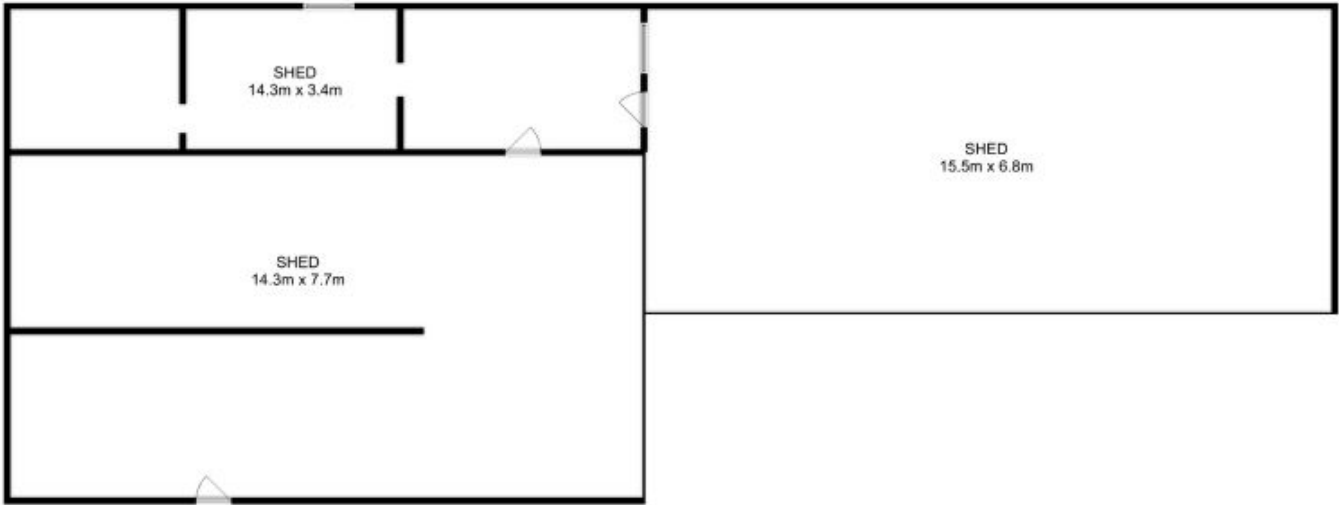

Price : \$ 420,000
Building Size : 105 sqm
Land Size : 22.003 ha
View : <https://www.katestoreyrealty.com.au/sale/tas/hobart-southern/highcroft/residential/house/5726411>

Niahn Palmer
03 6253 6095

Total Approx. Floor Area : 113 sqm

All measurements are internal and approximate.
 This plan is a sketch for illustration, not valuation.
 Produced by Open2view.com

Total Approx. Outbuilding Area : 277 sqm

All measurements are internal and approximate.
This plan is a sketch for illustration, not valuation.
Produced by Open2view.com