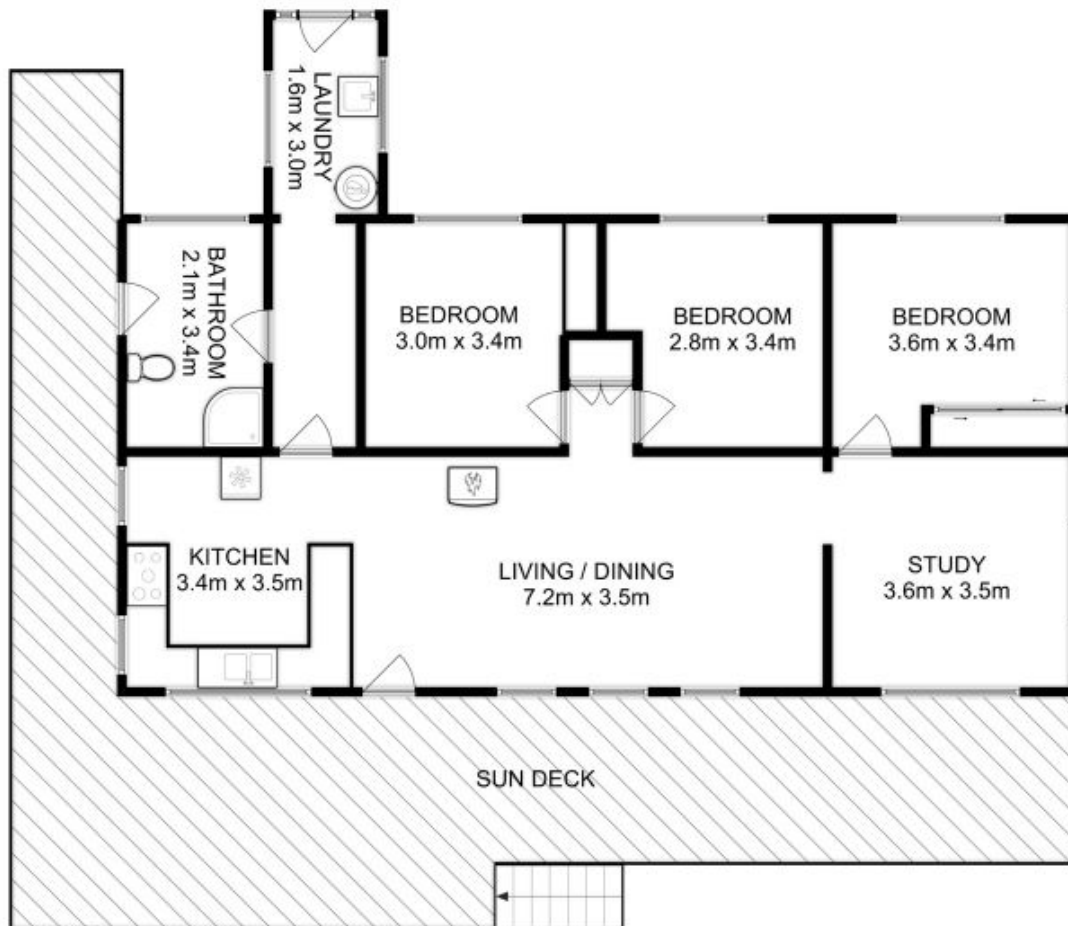

The large deck runs the entire length of the house and wraps around one side. This currently provides the ideal space for lazy afternoons in the hammock. Add your own barbeque and outdoor setting and you will have the ideal area for Alfresco dining.

Price : \$ 420,000
Building Size : 105 sqm
Land Size : 22.003 ha
View : <https://www.katestoreyrealty.com.au/sale/tas/hobart-southern/highcroft/residential/house/5726411>

Niahn Palmer
03 6253 6095

Total Approx. Floor Area : 113 sqm

All measurements are internal and approximate.
 This plan is a sketch for illustration, not valuation.
 Produced by Open2view.com

Total Approx. Outbuilding Area : 277 sqm

All measurements are internal and approximate.
This plan is a sketch for illustration, not valuation.
Produced by Open2view.com