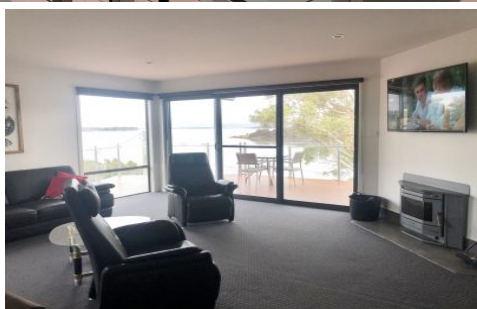

### 36 Lewisham Scenic Drive Lewisham TAS

1 2

Find peace and solitude in this stunning well-appointed home on Lewisham Scenic Drive. Magnificent water views over Jones Bay from the large timber deck.

**Price** : \$430 pw

**View** : <http://www.katestoreyrealty.com.au/lease/tas/hobart-southern/lewisham/residential/house/7961620>

- Large modern galley kitchen
- 1 generous sized bedroom with built-in robe and reverse cycle heatpump
- Spacious sun room + 2 modern large bathrooms
- Open-plan lounge and dining area
- Sliding glass doors leading out onto the deck
- undercover carport
- Electricity included