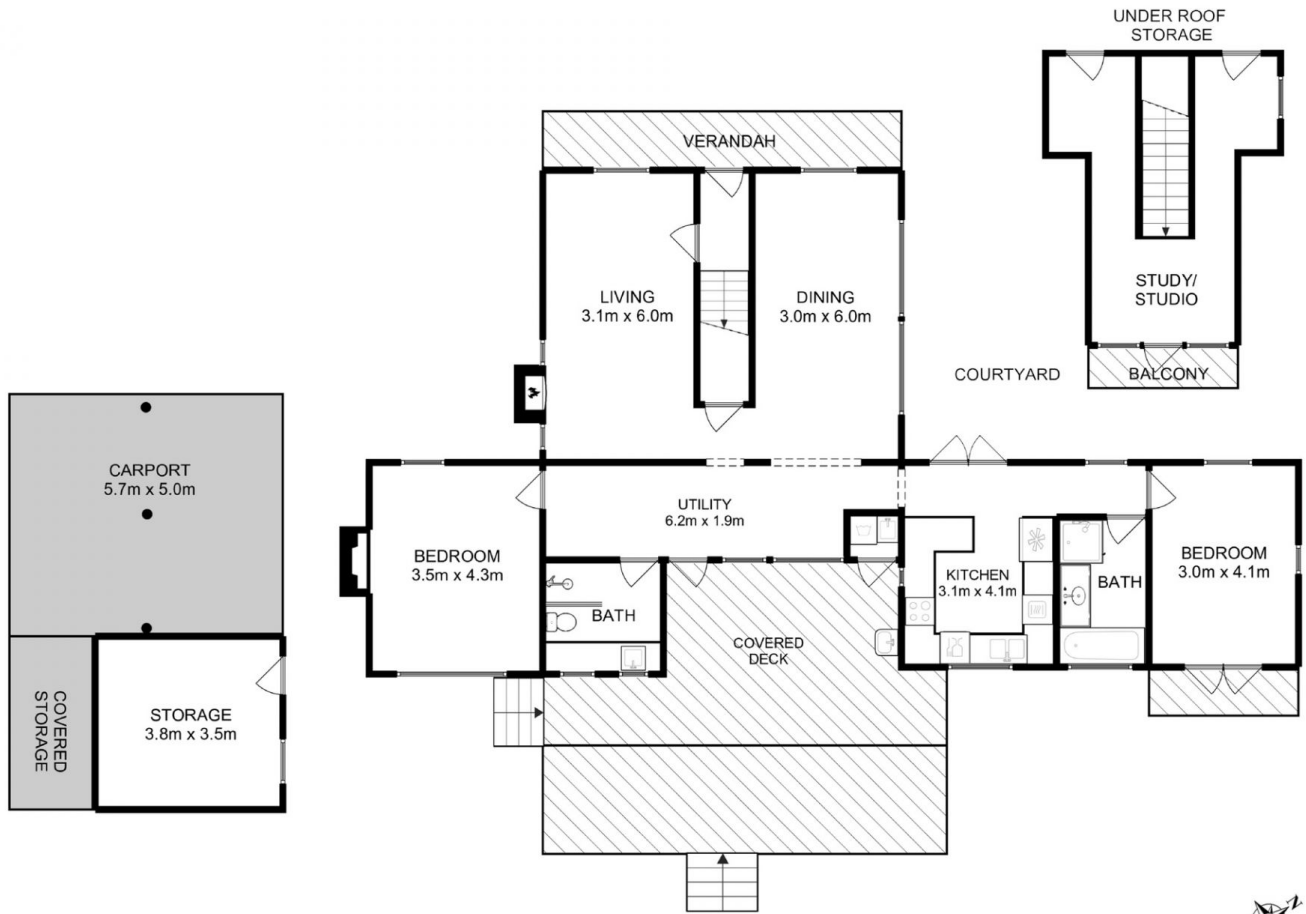

kate

reality

218 Bream Creek Road Bream Creek TAS

2 2 3

Introducing a timeless treasure in the heart of Bream Creek, Tasmania. This stunning 1910 residence embraces the classic charm of Bream Creek Cottage style, offering an irresistible invitation to find your forever home in this highly sought-after location.

Land Size : 2.56 Acres

View : <http://www.katestoreyrealty.com.au/sale/tas/hobart-southern/bream-creek/residential/home/7914465>

Step inside to discover a country-style kitchen adorned with stainless steel appliances and picturesque garden views, setting the stage for culinary delights and cherished gatherings. The warmth of original wooden floors and a split wood wall feature creates an enchanting ambiance throughout, complemented by the inviting glow of an open fireplace and elegant stained-glass details.

Emily Collins
03 6265 3000

Entertain with ease in the patio area, accessible via French doors off the kitchen, where al fresco dining and vibrant conversations seamlessly blend.

Total Approx. Floor Area : 145 sqm
 Total Approx. Outbuilding Area : 14 sqm

All measurements are internal and approximate.
 This plan is a sketch for illustration, not valuation.
 Produced by Open2view.com