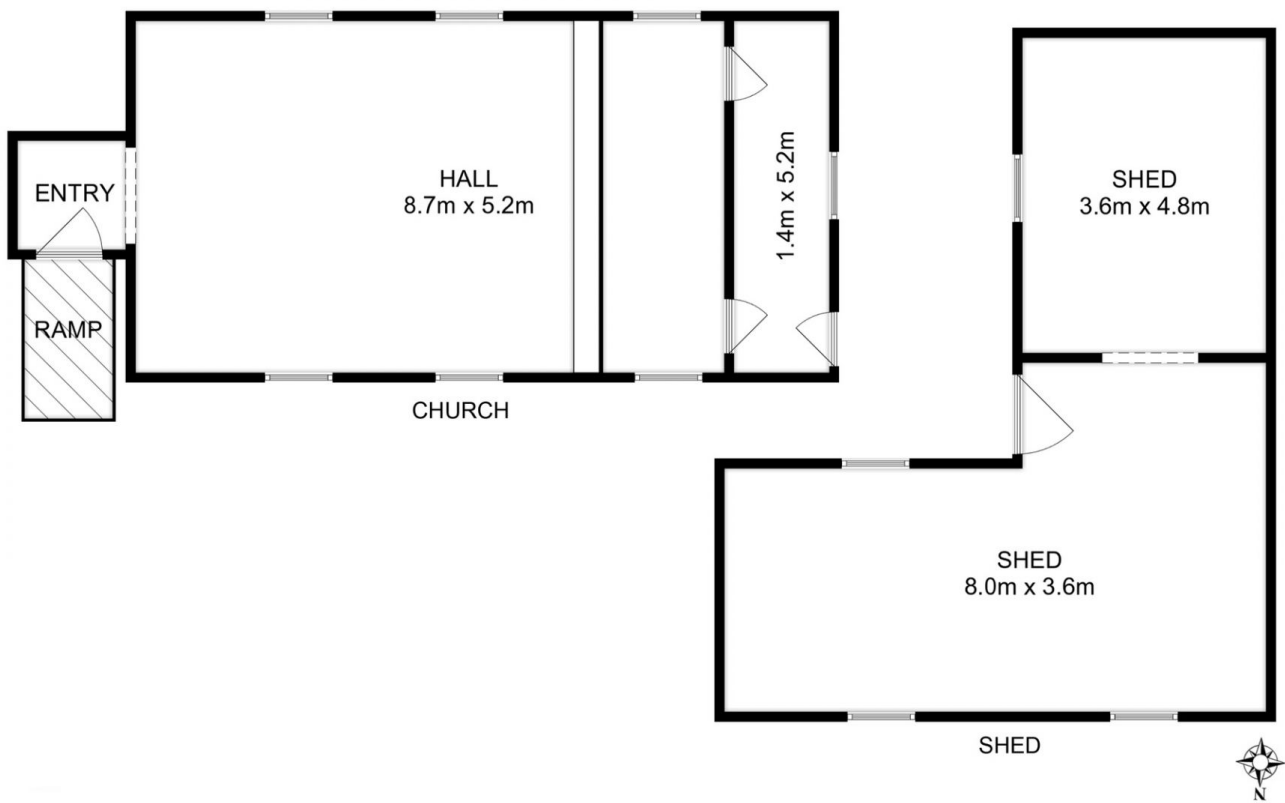

This property offers more than ownership; it invites you to craft your dreams. Picture yourself establishing a business that thrives in this one-of-a-kind location or let your

Building Size : 61 sqm
Land Size : 4029 sqm
View : <http://www.katestoreyrealty.com.au/sale/tas/hobart-southern/stormlea/residential/land/7690825>

Niahn Palmer
03 6253 6095

Total Approx. Church Floor Area : 61 sqm
Total Approx. Shed Floor Area : 57 sqm

All measurements are internal and approximate.
This plan is a sketch for illustration, not valuation.
Produced by Open2view.com