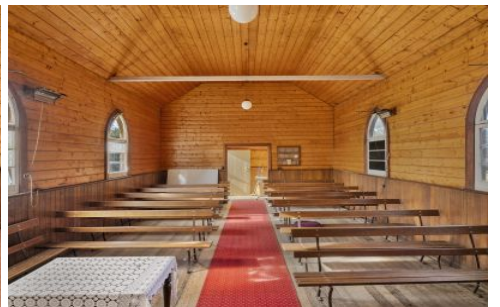

kate

reality

540 Stormlea Road Stormlea TAS

Unlock the door to your very own piece of history with an extraordinary Church. Nestled in the heart of Stormlea, Tasmania, this charming church, built in 1957, presents a truly unique opportunity to own a piece of the past on an expansive 4021sqm block.

This small church boasts more than just its vintage appeal - with power already connected, the potential for transformation is boundless. Abundant natural light floods through the large windows lining each side, dancing upon the inviting timber floorboards, encapsulating the essence of serenity. Step into a world where the past meets limitless potential.

This property offers more than ownership; it invites you to craft your dreams. Picture yourself establishing a business that thrives in this one-of-a-kind location or let your

Building Size : 61 sqm
Land Size : 4029 sqm
View : <http://www.katestoreyrealty.com.au/sale/tas/hobart-southern/stormlea/residential/land/7690825>