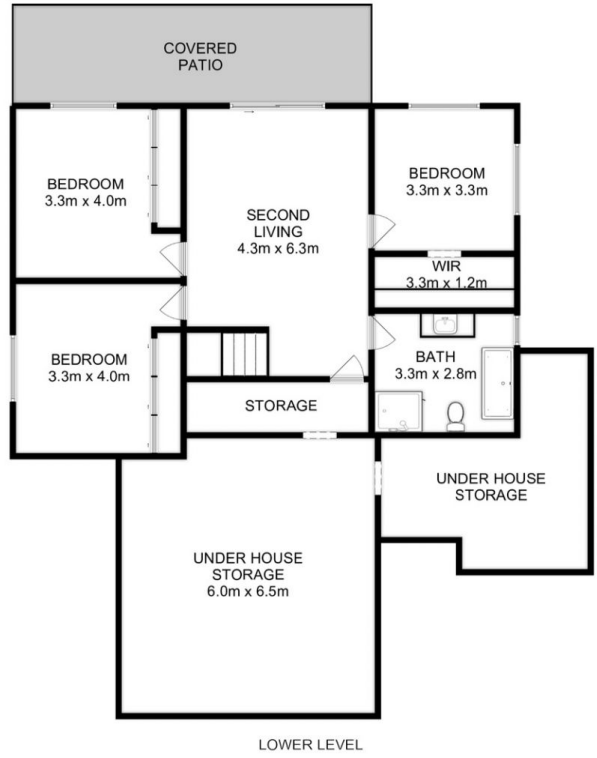

kate

reality

70 Pennington Drive Sorell TAS

5  2  3 

Discover the perfect blend of luxury and comfort at 70 Pennington Drive, Sorell. This exceptional five-bedroom, two-bathroom home is a haven for spacious living and modern elegance.

Price : Offers Over \$899,000

View : <http://www.katestoreyrealty.com.au/sale/tas/hobart-southern/sorell/residential/house/7673333>

The front door opens to reveal a welcoming living room flooded with natural light and views over the township of Sorell. The clever designed layout will have you spoilt for choice with multiple living rooms and sitting spaces for the whole family. Whether hosting a dinner party or indulging in culinary delights in the modern kitchen, this home is the ultimate entertainer's dream.

Emily Collins
03 6265 3000

The thoughtfully designed layout offers two bedrooms upstairs which includes the master featuring a walk-in robe and ensuite, a haven of luxury for all your needs, as well as a third toilet for convenience. Three bedrooms downstairs

Total Approx. Floor Area (inc. garage) : 290 sqm

All measurements are internal and approximate.
This plan is a sketch for illustration, not valuation.
Produced by Open2view.com