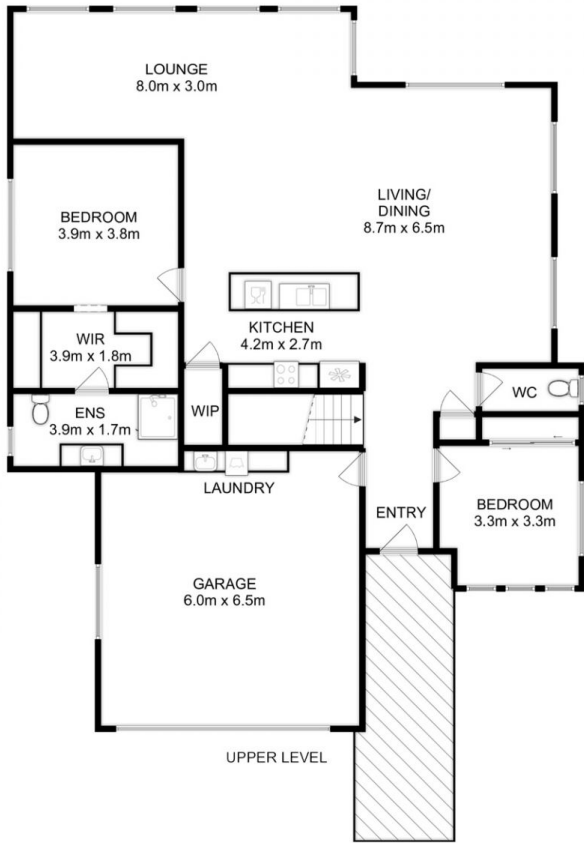

kate

reality

70 Pennington Drive Sorell TAS

5  2  3 

Discover the perfect blend of luxury and comfort at 70 Pennington Drive, Sorell. This exceptional five-bedroom, two-bathroom home is a haven for spacious living and modern elegance.

Price : Offers Over \$899,000

View : <http://www.katestoreyrealty.com.au/sale/tas/hobart-southern/sorell/residential/house/7673333>

The front door opens to reveal a welcoming living room flooded with natural light and views over the township of Sorell. The clever designed layout will have you spoilt for choice with multiple living rooms and sitting spaces for the whole family. Whether hosting a dinner party or indulging in culinary delights in the modern kitchen, this home is the ultimate entertainer's dream.

Emily Collins
03 6265 3000

The thoughtfully designed layout offers two bedrooms upstairs which includes the master featuring a walk-in robe and ensuite, a haven of luxury for all your needs, as well as a third toilet for convenience. Three bedrooms downstairs

Total Approx. Floor Area (inc. garage) : 290 sqm

All measurements are internal and approximate.
This plan is a sketch for illustration, not valuation.
Produced by Open2view.com