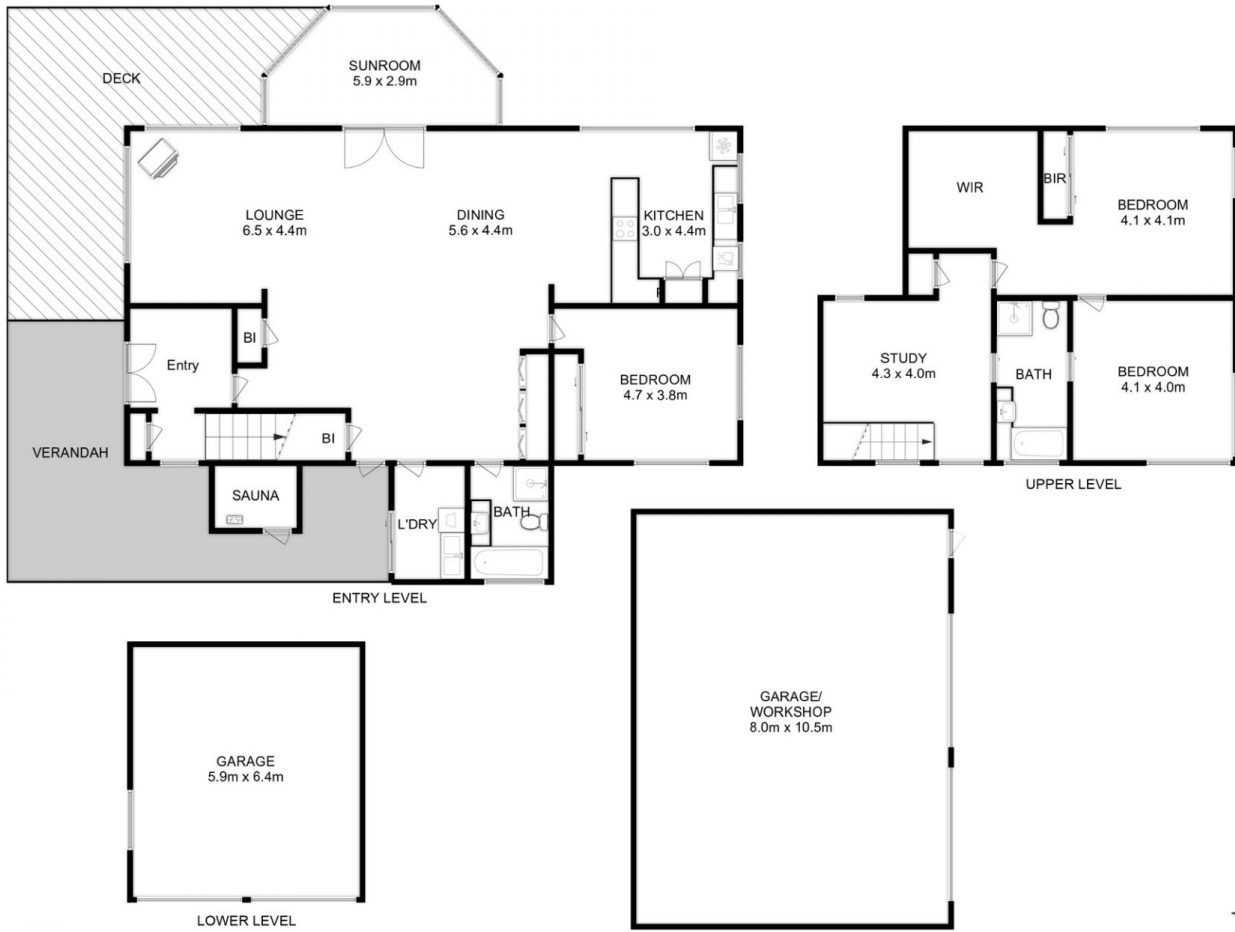

kate

reality

13 Osprey Road Eaglehawk Neck TAS

3 2 15

Work from home with total privacy and only one hour drive to Hobart.

Known as Rivendell, this remarkable property sits on 1.7ha of pure bliss. The main level provides generous proportions of elegant open plan living, dining, kitchen area and atrium. The residence features a wrap-around deck, a Swedish Sauna and a fire-pit to create ambient spaces for relaxing alone or with others. There are expansive ocean views for meditation, and a popular surf beach only 5 minutes drive down the road or a stroll along the coastal track.

-Three-bedrooms, sunroom and additional study

-Chef's kitchen with modern appliances and ample storage

Price : \$1,500,000
Building Size : 225 sqm
Land Size : 1.766 ha
View : <http://www.katestoreyrealty.com.au/sale/tas/hobart-southern/eaglehawk-neck/residential/house/7435225>

Kate Storey
03 6253 6095

Chloe Wright
(03) 6265 3000

Total Approx. Floor Area : 250 sqm
 Total Approx. Outbuilding Area : 84 sqm

All measurements are internal and approximate.
 This plan is a sketch for illustration, not valuation.
 Produced by Open2view.com