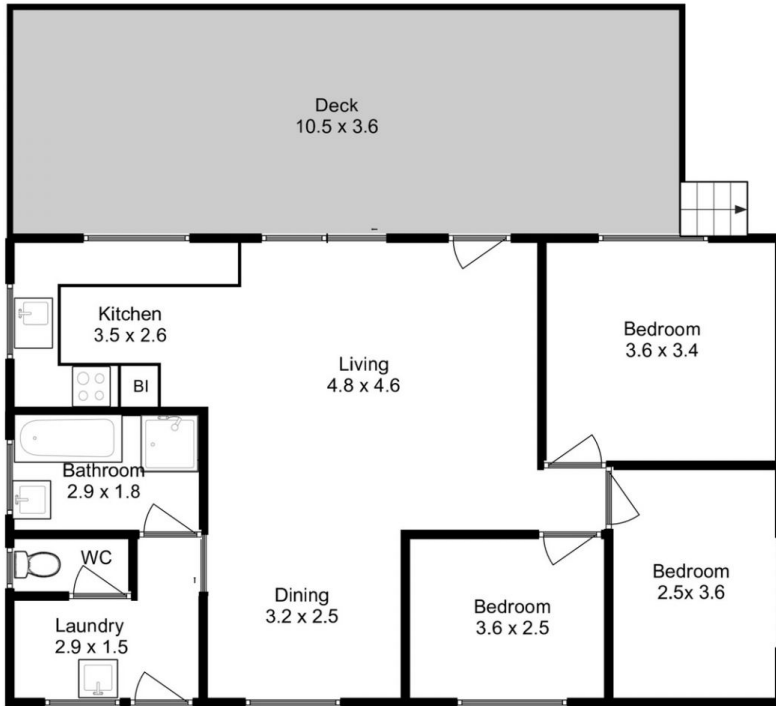

### 6 Pine Court Primrose Sands TAS

3  1  1 

Positioned in a peaceful pocket of Primrose Sands is this freshly painted three bedroom home within minutes to the waters edge.

Having undergone a recent freshen up with new flooring, lighting and interior and exterior painting, this home presents an excellent opportunity for first home buyers, investors and downsizers alike.

Entering the home, you will be mesmerized by the incredible ocean views that fill the room and you will immediately be drawn to the large entertaining deck.

The kitchen, bathroom and laundry are all neat, tidy and perfectly functional and the open plan lounge and dining make the most of the incredible views.

Approx. Floor Area : 90 sqm  
Approx. Outbuilding Area : 16 sqm

All measurements are internal and approximate.  
This plan is a sketch for illustration, not valuation.  
Produced by Open2view.com