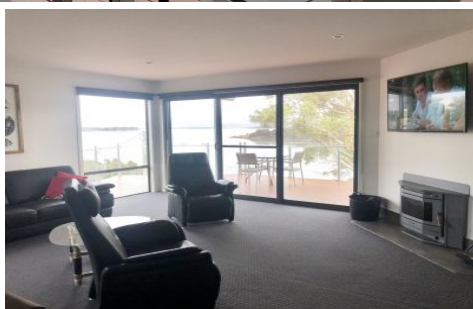

kate

reality

36 Lewisham Scenic Drive Lewisham TAS

1 🏠 2 🚗

Find peace and solitude in this stunning well-appointed home on Lewisham Scenic Drive. Magnificent water views over Jones Bay from the large timber deck.

View : <http://www.katestoreyrealty.com.au/lease/tas/hobart-southern/lewisham/residential/house/6828987>

- Large modern galley kitchen
- 1 generous sized bedroom with built-in robe
- Spacious sun room + 2 nice sized bathrooms
- Open-plan lounge and dining area
- Sliding glass doors leading out onto the deck